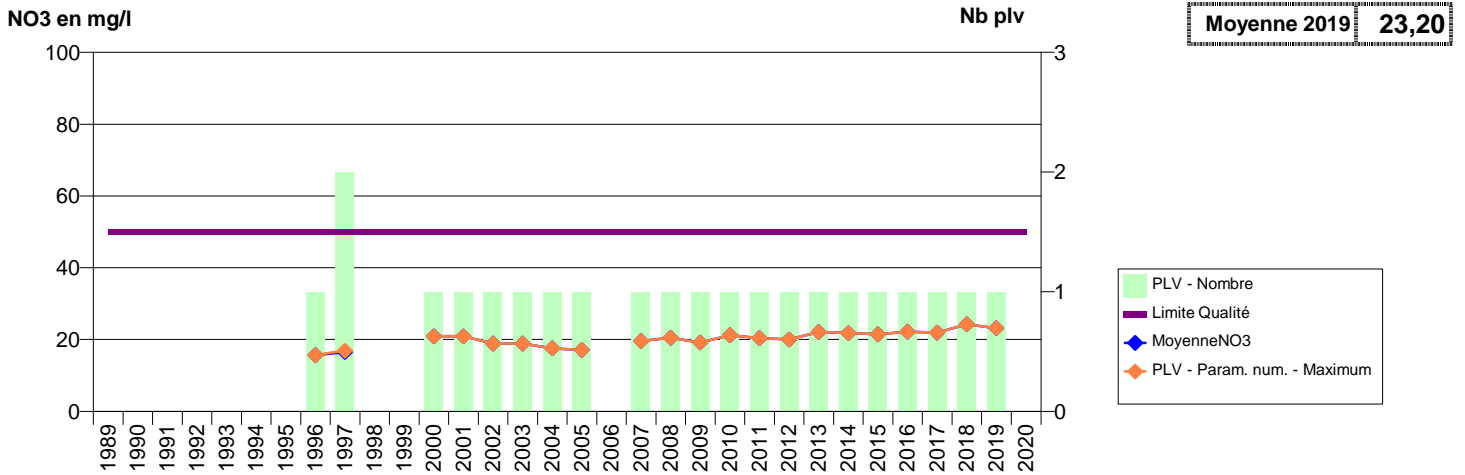

076 -BOUCHEVILLIERS- 001344-01017X0080- SYN. BRAY SUD -BOUCHEVILLIERS