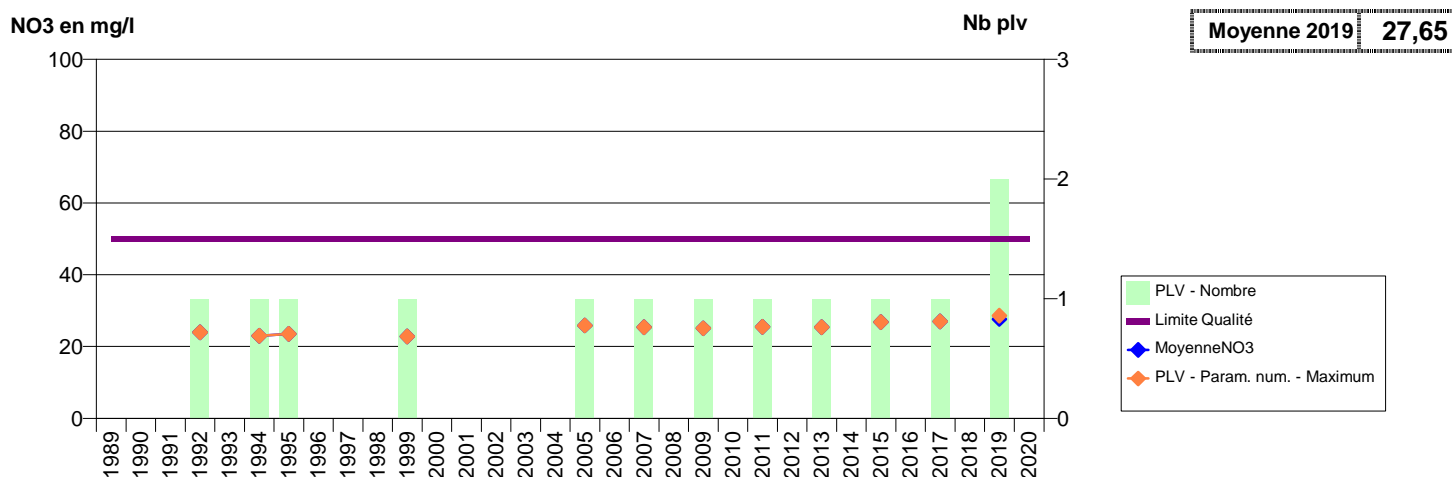

076 - SAINT-VALERY-EN-CAUX- 000278-00581X0007- CCCA ST-VALERY-EN-CAUX -ST-VALERY FOUR A CHAUX